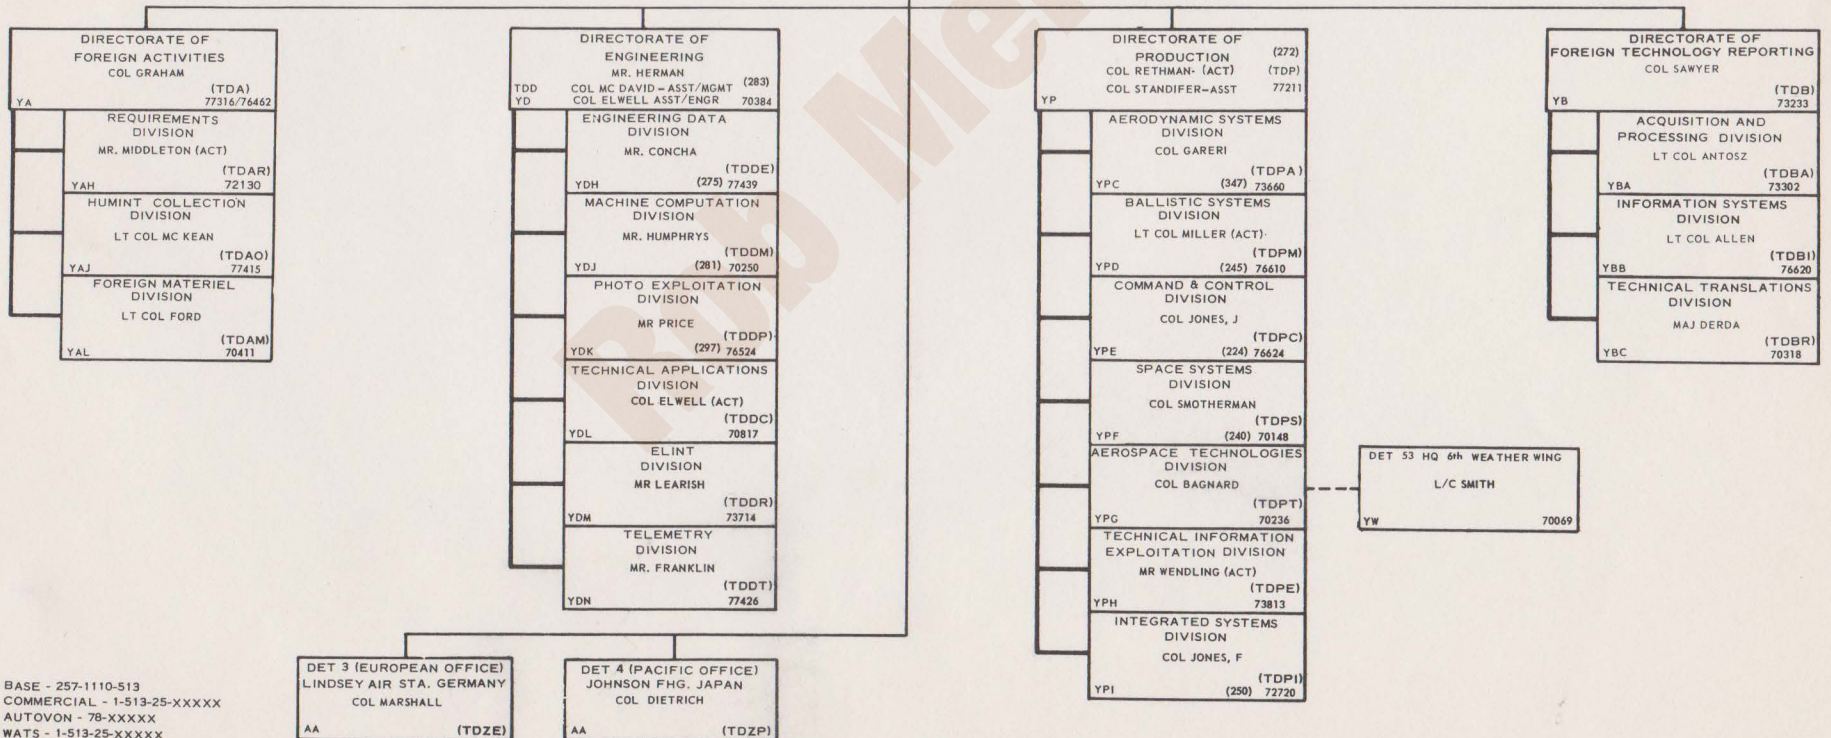

**FOREIGN TECHNOLOGY DIVISION
1 JULY 1968**

(FTD INTERNAL USE ONLY)

BASE - 257-1110-513
COMMERCIAL - 1-513-25-XXXX
AUTOVON - 78-XXXX
WATS - 1-513-25-XXXX